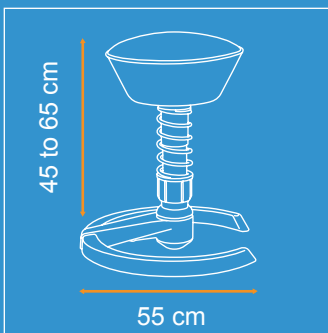

Warranty

The swopper is covered by a three (3) year limited warranty :

- 3 Year warranty on seat structures
- 1 Year warranty on seat cushion and seat fabric

Adjustability

Dimensions

Height adjustment

Spring hardness