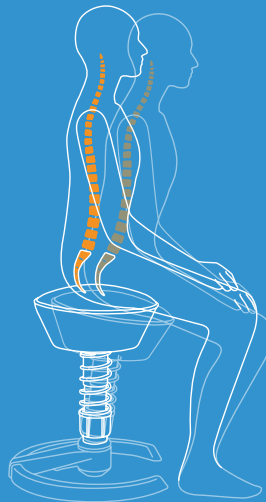

Benefits

- Helps relieve back pain
- Promotes active-dynamic sitting
- Good training for the muscles

Features

- Unique design & functionality
- Made in Germany
- Height adjustable
- Dynamic spring adjustability
- Sideways movement adjustment
- Weight limit 130kg
- Tension adjustment
- Castors are available

Colours

- Black Microfibre
- Royal Blue Microfibre
- Ferraro Red Microfibre
- Terracotta Microfibre
- Pistacchio Microfibre
- Violet Microfibre
- Black Leather

What is the swopper?

Swopper is a well researched, German engineered ergonomic office stool. It's designed to assist the body's natural motion pattern, particularly when sitting, through its flexibility in 3 dimensions. All this strengthens your back, increases performance and helps to keep you fit and healthy.

Style & Convenience

The Swopper seat is in a class of its own. The sleek, contemporary design and compact frame makes the Swopper an ideal fit in any commercial or home environment. The Swopper has revolutionized sitting, and has quickly become a huge success around the world.